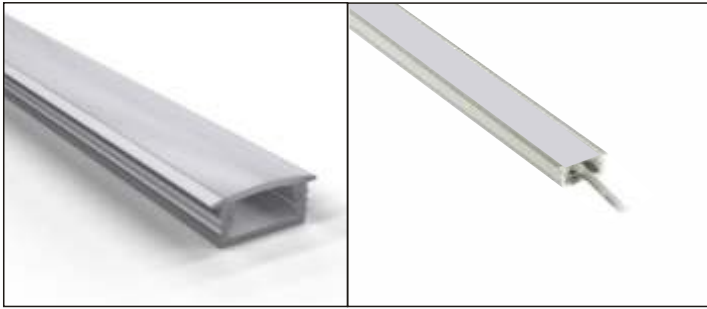

LED ALUMINIUM PROFILE

LBRL-1013-R

TECHNICAL SPECIFICATIONS

- ALUMINIUM PROFILE
- RECESSED MOUNTING
- SIZE : 9.7X 25 (MM)
- STANDARD LENGTH : 2/3 MTR