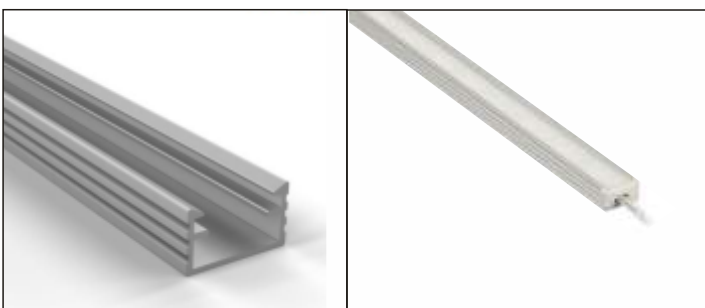

LBRL-1012-S

TECHNICAL SPECIFICATIONS

- ALUMINIUM PROFILE
- SURFACE MOUNTING
- SIZE : 9 X 7.5 (MM)
- STANDARD LENGTH : 2/3 MTR

LBRL-1012-R

TECHNICAL SPECIFICATIONS

- ALUMINIUM PROFILE
- RECESSED MOUNTING
- SIZE : 9 X 7.5 (MM)
- STANDARD LENGTH : 2/3 MTR