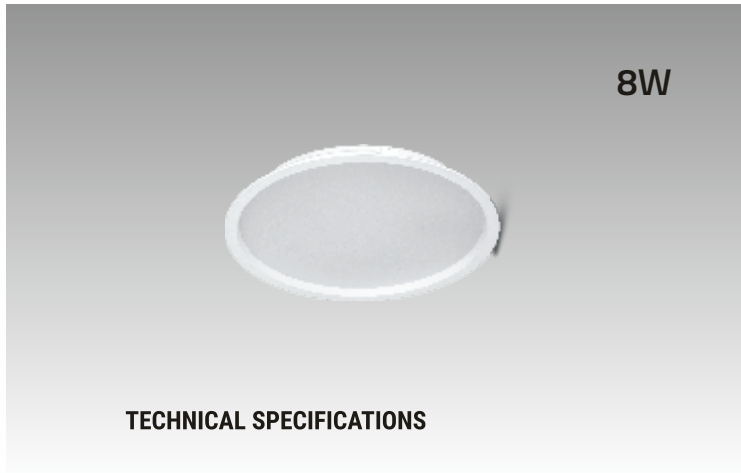

TECHNICAL SPECIFICATIONS

- Material - Aluminum Die Cast
- Reflector - Anodized Aluminium
- Driver - Philips / Fulham / lightbook
- CCT - 3000k/4000k/5000k/6000k
- Outer - 84mm Dia.
- Height - 30mm
- Cutout - 74mm
- Beam Angle - 120 deg.
- LED - SMD (Cree/Bridglux/Citizen/Evercore)
- CRI - 80/90
- IP - IP 20
- Finish - White / Black / Grafite Grey