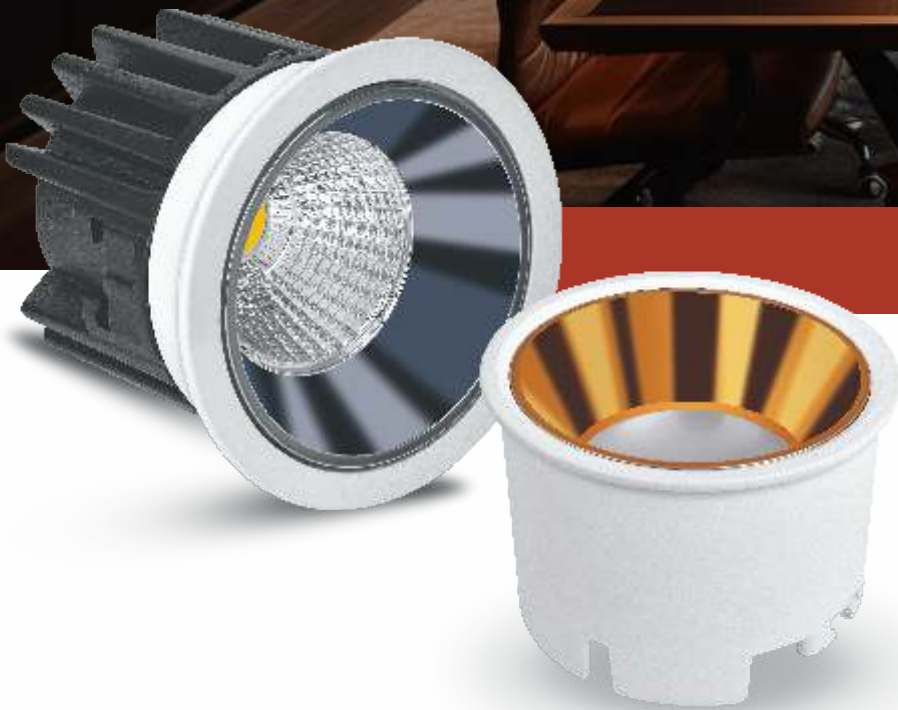

lightbook
RETAIL PRIVATE LIMITED

DARK LIGHT SERIES