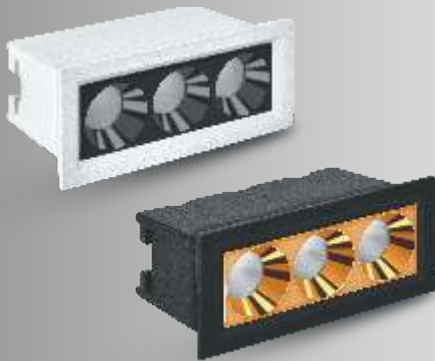

CONTROL TYPE :

LINEAR SPOT SERIES

AJITAH 6W

TECHNICAL SPECIFICATIONS

- Material - Aluminum CNC
- Reflector - Anodized Aluminium
- Driver - Philips / Fulham / lightbook
- CCT - 3000k/4000k/5000k/6000k
- Outer - 74mm L x 34mm W
- Height - 60mm
- Cutout - 66mm L x 25mm W
- Beam Angle - 40 deg.
- LED - SMD (Cree/Bridglux/Citizen/Evercore)
- CRI - 80/90
- IP - IP 20
- Finish - White / Black / Grafite Grey