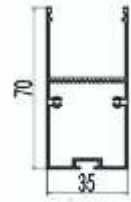

LBRL-1024-H

TECHNICAL SPECIFICATIONS

- ALUMINIUM PROFILE
- HANGING / SURFACE MOUNTING
- SIZE : 35 X 70 (MM)
- STANDARD LENGTH : 2/3 MTR