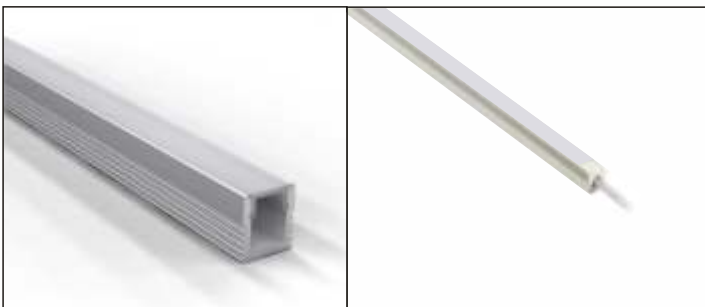

LED PROFILES

LED ALUMINIUM PROFILE

LBRL-1011-S

TECHNICAL SPECIFICATIONS

- ALUMINIUM PROFILE
- SURFACE MOUNTING
- SIZE : 6.85 X 17.3 (MM)
- STANDARD LENGTH : 2/3 MTR

LBRL-1011-R

TECHNICAL SPECIFICATIONS

- ALUMINIUM PROFILE
- RECESSED MOUNTING
- SIZE : 6.85 X 24.5 (MM)
- STANDARD LENGTH : 2/3 MTR