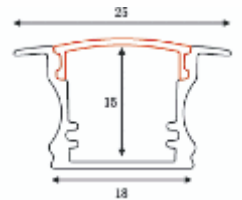

LED ALUMINIUM PROFILE

LBRL-1016-S

TECHNICAL SPECIFICATIONS

- ALUMINIUM PROFILE
- SURFACE MOUNTING
- SIZE : 14.5 X 17.4 (MM)
- STANDARD LENGTH : 2/3 MTR

LBRL-1016-R

TECHNICAL SPECIFICATIONS

- ALUMINIUM PROFILE
- RECESSED MOUNTING
- SIZE : 17X 25 (MM)
- STANDARD LENGTH : 2/3 MTR