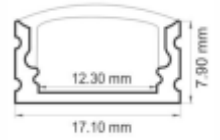

LBRL-1011-S

TECHNICAL SPECIFICATIONS

- ALUMINIUM PROFILE
- SURFACE MOUNTING
- SIZE : 6.85 X 17.3 (MM)
- STANDARD LENGTH : 2/3 MTR