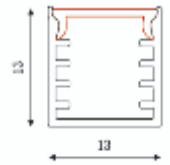

LED ALUMINIUM PROFILE

LBRL-1016-S

TECHNICAL SPECIFICATIONS

- ALUMINIUM PROFILE
- SURFACE MOUNTING
- SIZE : 14.5 X 17.4 (MM)
- STANDARD LENGTH : 2/3 MTR

LBRL-1016-R

TECHNICAL SPECIFICATIONS

- ALUMINIUM PROFILE
- RECESSED MOUNTING
- SIZE : 17X 25 (MM)
- STANDARD LENGTH : 2/3 MTR

LBRL-1017-S

TECHNICAL SPECIFICATIONS

- ALUMINIUM PROFILE
- SURFACE MOUNTING
- SIZE : 13 X 13 (MM)
- STANDARD LENGTH : 2/3 MTR

LBRL-1018-R

TECHNICAL SPECIFICATIONS

- ALUMINIUM PROFILE
- RECESSED MOUNTING
- SIZE : 19.7X 23.8 (MM)
- STANDARD LENGTH : 2/3 MTR

LBRL-1019-C

TECHNICAL SPECIFICATIONS

- ALUMINIUM PROFILE
- CORNOR SURFACE MOUNTING
- SIZE : 15.8X 15.8 (MM)
- STANDARD LENGTH : 2/3 MTR