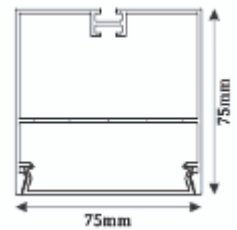

LBRL-1022-S

TECHNICAL SPECIFICATIONS

- ALUMINIUM PROFILE
- SURFACE MOUNTING
- SIZE : 35 X 35 (MM)
- STANDARD LENGTH : 2/3 MTR

LBRL-1023-H

TECHNICAL SPECIFICATIONS

- ALUMINIUM PROFILE
- HANGING / SURFACE MOUNTING
- SIZE : 52 X 75 (MM)
- STANDARD LENGTH : 2/3 MTR

LED ALUMINUM PROFILE

LBRL-1024-H

TECHNICAL SPECIFICATIONS

- ALUMINIUM PROFILE
- HANGING / SURFACE MOUNTING
- SIZE : 35 X 70 (MM)
- STANDARD LENGTH : 2/3 MTR

LBRL-1025-H

TECHNICAL SPECIFICATIONS

- ALUMINIUM PROFILE
- HANGING / SURFACE MOUNTING
- SIZE : 75 X 75 (MM)
- STANDARD LENGTH : 2/3 MTR