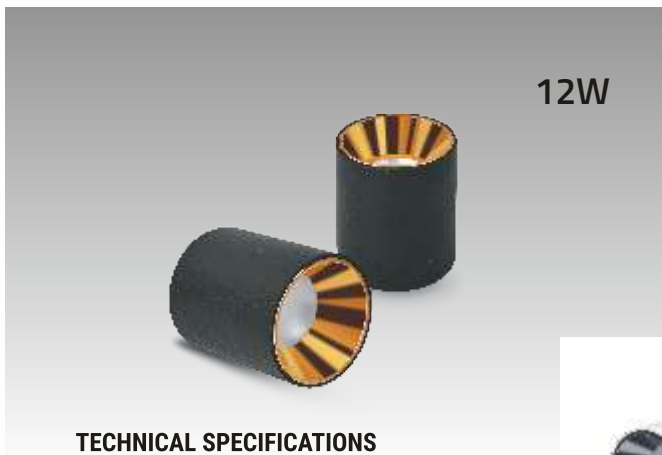

GLAMIS

8W

TECHNICAL SPECIFICATIONS

- Material - Aluminum Die Cast
- Reflector - Anodized Aluminium
- Driver - Philips / Fulham / lightbook
- CCT - 3000k/4000k/5000k/6000k
- Outer - 55mm Dia.
- Height - 70mm
- Cutout - NA
- Beam Angle - 40deg.
- LED - COB (Cree/Bridglux/Citizen/Evercore)
- CRI - 80/90
- IP - IP 20
- Finish - White / Black / Grafite Grey

12W

TECHNICAL SPECIFICATIONS

- Material - Aluminum Die Cast
- Reflector - Anodized Aluminium
- Driver - Philips / Fulham / lightbook
- CCT - 3000k/4000k/5000k/6000k
- Outer - 88mm Dia.
- Height - 60mm
- Cutout - NA
- Beam Angle - 40 deg.
- LED - COB (Cree/Bridglux/Citizen/Evercore)
- CRI - 80/90
- IP - IP 20
- Finish - White / Black / Grafite Grey

TECHNICAL SPECIFICATIONS

- Material - Aluminum Die Cast
- Reflector - Anodized Aluminium
- Driver - Philips / Fulham / lightbook
- CCT - 3000k/4000k/5000k/6000k
- Outer - 98mm Dia.
- Height - 65mm
- Cutout - NA
- Beam Angle - 40 deg.
- LED - COB (Cree/Bridglux/Citizen/Evercore)
- CRI - 80/90
- IP - IP 20
- Finish - White / Black / Grafite Grey

18W