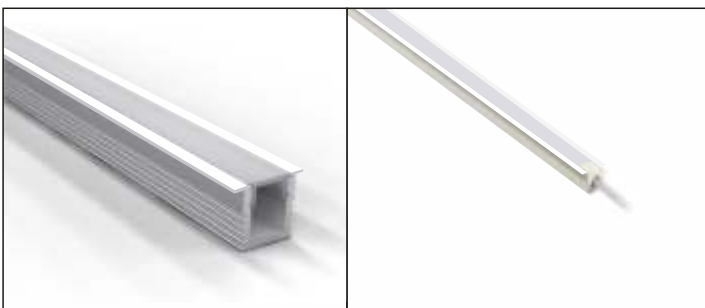

LBRL-1012-R

TECHNICAL SPECIFICATIONS

- ALUMINIUM PROFILE
- RECESSED MOUNTING
- SIZE : 9 X 7.5 (MM)
- STANDARD LENGTH : 2/3 MTR