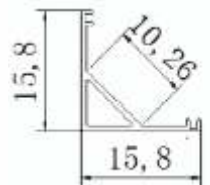

LBRL-1019-C

TECHNICAL SPECIFICATIONS

- ALUMINIUM PROFILE
- CORNOR SURFACE MOUNTING
- SIZE : 15.8X 15.8 (MM)
- STANDARD LENGTH : 2/3 MTR