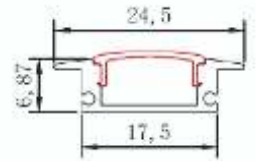

LBRL-1011-R

TECHNICAL SPECIFICATIONS

- ALUMINIUM PROFILE
- RECESSED MOUNTING
- SIZE : 6.85 X 24.5 (MM)
- STANDARD LENGTH : 2/3 MTR