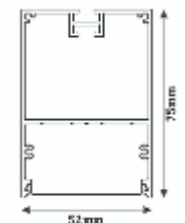

LBRL-1022-S

TECHNICAL SPECIFICATIONS

- ALUMINIUM PROFILE
- SURFACE MOUNTING
- SIZE : 35 X 35 (MM)
- STANDARD LENGTH : 2/3 MTR

LBRL-1023-H

TECHNICAL SPECIFICATIONS

- ALUMINIUM PROFILE
- HANGING / SURFACE MOUNTING
- SIZE : 52 X 75 (MM)
- STANDARD LENGTH : 2/3 MTR