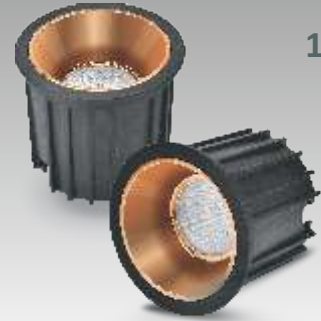

12W

TECHNICAL SPECIFICATIONS

- Material - Aluminum Die Cast
- Reflector - Anodized Aluminium
- Driver - Phillips / Fulham / lightbook
- CCT - 3000k/4000k/5000k/6000k
- Outer - 88mm Dia.
- Height - 60mm
- Cutout - 75mm
- Beam Angle - 38 deg.
- LED - COB (Cree/Bridglux/Citizen/Evercore)
- CRI - 80/90
- IP - IP 20
- Finish - White / Black / Grafite Grey