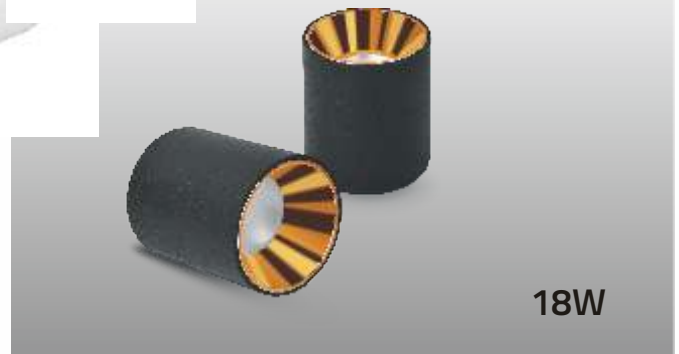

TECHNICAL SPECIFICATIONS

- Material - Aluminum Die Cast
- Reflector - Anodized Aluminium
- Driver - Philips / Fulham / lightbook
- CCT - 3000k/4000k/5000k/6000k
- Outer - 98mm Dia.
- Height - 65mm
- Cutout - NA
- Beam Angle - 40 deg.
- LED - COB (Cree/Bridglux/Citizen/Evercore)
- CRI - 80/90
- IP - IP 20
- Finish - White / Black / Grafite Grey