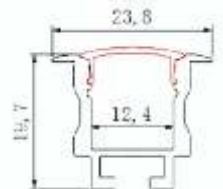

LBRL-1017-S

TECHNICAL SPECIFICATIONS

- ALUMINIUM PROFILE
- SURFACE MOUNTING
- SIZE : 13 X 13 (MM)
- STANDARD LENGTH : 2/3 MTR

LBRL-1018-R

TECHNICAL SPECIFICATIONS

- ALUMINIUM PROFILE
- RECESSED MOUNTING
- SIZE : 19.7X 23.8 (MM)
- STANDARD LENGTH : 2/3 MTR