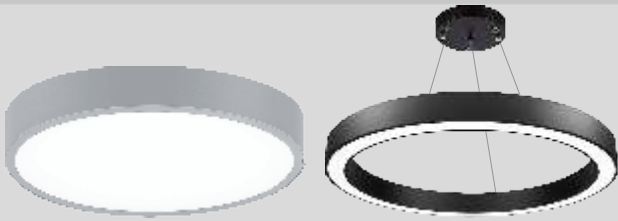

RADIUS-R 30W / 40W / 60W / 70W

TECHNICAL SPECIFICATIONS

- Material - MS / Aluminium
- Optics - High Transparency Diffusor
- Driver - BAG / Tridonic / Fulham / Lightbook
- CCT - 3,000K / 4,000K / 5,700K
- Outer - 320mm / 480mm / 600mm / 750mm
- Height - 75mm
- Cutout - Watt - 30W / 40W / 60W / 70W
- Beam Angle - 98° / 120°
- LED - SMD (Cree/Bridglux/Citizen/Evercore)
- CRI - Ra ≥ 80 Ra ≥ 90
- IP - IP 20
- Finish - Powder Coated White / Black