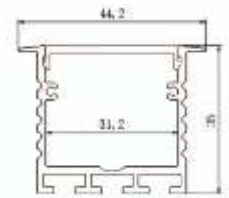

LBRL-1019-C

TECHNICAL SPECIFICATIONS

- ALUMINIUM PROFILE
- CORNOR SURFACE MOUNTING
- SIZE : 15.8X 15.8 (MM)
- STANDARD LENGTH : 2/3 MTR

LED ALUMINIUM PROFILE

LBRL-1020-R

TECHNICAL SPECIFICATIONS

- ALUMINIUM PROFILE
- RECESSED MOUNTING
- SIZE : 35X 45 (MM)
- STANDARD LENGTH : 2/3 MTR