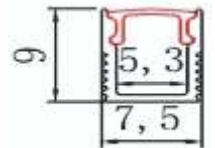

LBRL-1012-S

TECHNICAL SPECIFICATIONS

- ALUMINIUM PROFILE
- SURFACE MOUNTING
- SIZE : 9 X 7.5 (MM)
- STANDARD LENGTH : 2/3 MTR