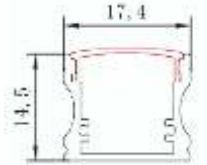

LBRL-1016-S

TECHNICAL SPECIFICATIONS

- ALUMINIUM PROFILE
- SURFACE MOUNTING
- SIZE : 14.5 X 17.4 (MM)
- STANDARD LENGTH : 2/3 MTR