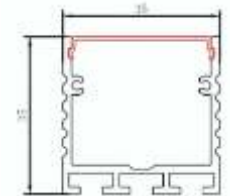

LBRL-1022-S

TECHNICAL SPECIFICATIONS

- ALUMINIUM PROFILE
- SURFACE MOUNTING
- SIZE : 35 X 35 (MM)
- STANDARD LENGTH : 2/3 MTR

LBRL-1023-H

TECHNICAL SPECIFICATIONS

- ALUMINIUM PROFILE
- HANGING / SURFACE MOUNTING
- SIZE : 52 X 75 (MM)
- STANDARD LENGTH : 2/3 MTR