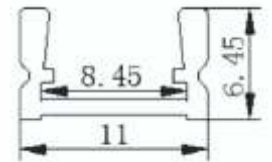

LBRL-1015-S

TECHNICAL SPECIFICATIONS

- ALUMINIUM PROFILE
- SURFACE MOUNTING
- SIZE : 6.45 X11 (MM)
- STANDARD LENGTH : 2/3 MTR