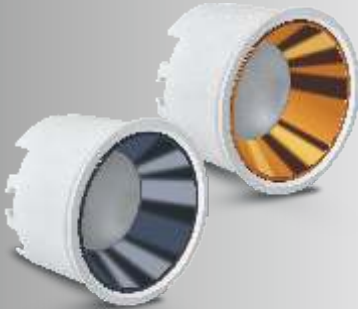

DARK LIGHT SERIES

STROM 10W-12W

TECHNICAL SPECIFICATIONS

- Material - Aluminum CNC
- Reflector - Anodized Aluminium
- Driver - Philips / Fulham / lightbook
- CCT - 3000k/4000k/5000k/6000k
- Outer - 88mm Dia.
- Height - 60mm
- Cutout - 75mm
- Beam Angle - 45 deg.
- LED - COB (Cree/Bridglux/Citizen/Evercore)
- CRI - 80/90
- IP - IP 20
- Finish - White / Black / Grafite Grey