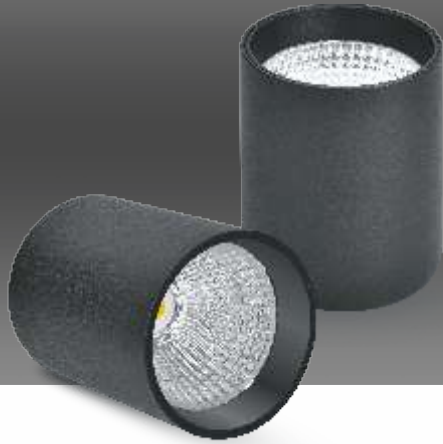

ROYAL

30W

TECHNICAL SPECIFICATIONS

- Material - Aluminum CNC
- Reflector - Anodized Aluminium
- Driver - Philips / Fulham / lightbook
- CCT - 3000k/4000k/5000k/6000k
- Outer - 94mm dia
- Height - 150mm
- Cutout - NA
- Beam Angle - 40 deg.
- LED - COB (Cree/Bridglux/Citizen/Evercore)
- CRI - 80/90
- IP - IP 20
- Finish - White / Black / Grafite Grey