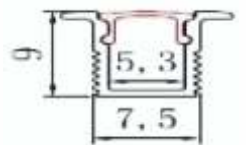

LBRL-1012-S

TECHNICAL SPECIFICATIONS

- ALUMINIUM PROFILE
- SURFACE MOUNTING
- SIZE : 9 X 7.5 (MM)
- STANDARD LENGTH : 2/3 MTR

LBRL-1012-R

TECHNICAL SPECIFICATIONS

- ALUMINIUM PROFILE
- RECESSED MOUNTING
- SIZE : 9 X 7.5 (MM)
- STANDARD LENGTH : 2/3 MTR