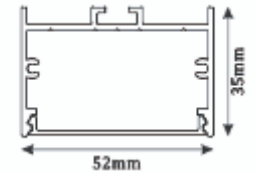

LBRL-1021-S/H

TECHNICAL SPECIFICATIONS

- ALUMINIUM PROFILE
- RECESSED MOUNTING
- SIZE : 52X 35(MM)
- STANDARD LENGTH : 2/3 MTR