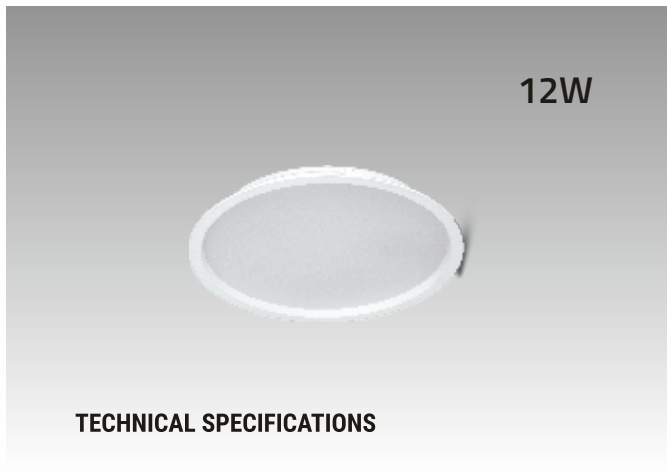

TECHNICAL SPECIFICATIONS

- Material - Aluminum Die Cast
- Reflector - Anodized Aluminium
- Driver - Philips / Fulham / lightbook
- CCT - 3000k/4000k/5000k/6000k
- Outer - 84mm Dia.
- Height - 30mm
- Cutout - 74mm
- Beam Angle - 120 deg.
- LED - SMD (Cree/Bridglux/Citizen/Evercore)
- CRI - 80/90
- IP - IP 20
- Finish - White / Black / Grafite Grey

TECHNICAL SPECIFICATIONS

- Material - Aluminum Die Cast
- Reflector - Anodized Aluminium
- Driver - Philips / Fulham / lightbook
- CCT - 3000k/4000k/5000k/6000k
- Outer - 110mm Dia.
- Height - 30mm
- Cutout - 100mm
- Beam Angle - 120 deg.
- LED - SMD (Cree/Bridglux/Citizen/Evercore)
- CRI - 80/90
- IP - IP 20
- Finish - White / Black / Grafite Grey

TECHNICAL SPECIFICATIONS

- Material - Aluminum Die Cast
- Reflector - Anodized Aluminium
- Driver - Philips / Fulham / lightbook
- CCT - 3000k/4000k/5000k/6000k
- Outer - 155mm Dia.
- Height - 30mm
- Cutout - 145mm
- Beam Angle - 120 deg.
- LED - SMD (Cree/Bridglux/Citizen/Evercore)
- CRI - 80/90
- IP - IP 20
- Finish - White / Black / Grafite Grey