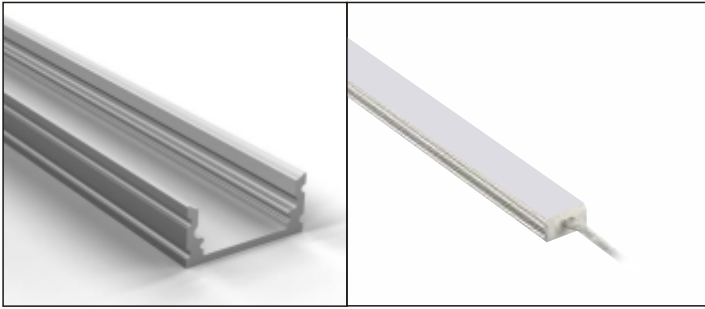

LED PROFILES

LED ALUMINIUM PROFILE

LBRL-1011-S

TECHNICAL SPECIFICATIONS

- ALUMINIUM PROFILE
- SURFACE MOUNTING
- SIZE : 6.85 X 17.3 (MM)
- STANDARD LENGTH : 2/3 MTR

LBRL-1011-R

TECHNICAL SPECIFICATIONS

- ALUMINIUM PROFILE
- RECESSED MOUNTING
- SIZE : 6.85 X 24.5 (MM)
- STANDARD LENGTH : 2/3 MTR