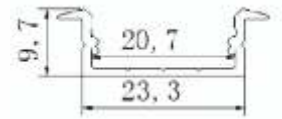

LBRL-1013-S

TECHNICAL SPECIFICATIONS

- ALUMINIUM PROFILE
- SURFACE MOUNTING
- SIZE : 9.7 X 23.3 (MM)
- STANDARD LENGTH : 2/3 MTR

LED ALUMINIUM PROFILE

LBRL-1013-R

TECHNICAL SPECIFICATIONS

- ALUMINIUM PROFILE
- RECESSED MOUNTING
- SIZE : 9.7X 25 (MM)
- STANDARD LENGTH : 2/3 MTR