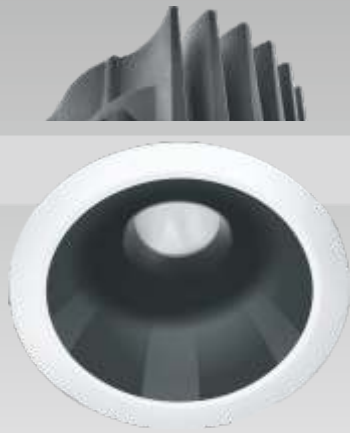

18W

lightbook
RETAIL PRIVATE LIMITED

**ANTI-GLARE SERIES
RIMLESS SERIES**

15W-18W

TUX/LUXOR

Heat Sink made up of Aluminium DIE-Cast.

Front housing made up of Aluminium Die-casting.

Powder coated with Black-Grafite Grey and White tones. Shade can be customized