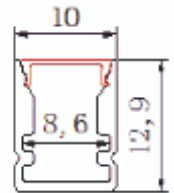

LBRL-1014-S

TECHNICAL SPECIFICATIONS

- ALUMINIUM PROFILE
- SURFACE MOUNTING
- SIZE : 12.9 X10 (MM)
- STANDARD LENGTH : 2/3 MTR