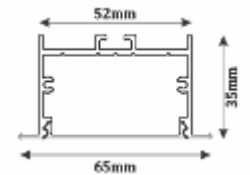

LBRL-1022-S

TECHNICAL SPECIFICATIONS

- ALUMINIUM PROFILE
- SURFACE MOUNTING
- SIZE : 35 X 35 (MM)
- STANDARD LENGTH : 2/3 MTR

LBRL-1023-H

TECHNICAL SPECIFICATIONS

- ALUMINIUM PROFILE
- HANGING / SURFACE MOUNTING
- SIZE : 52 X 75 (MM)
- STANDARD LENGTH : 2/3 MTR