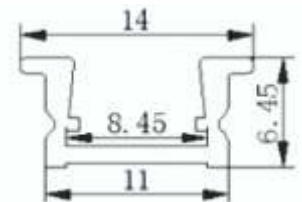

LBRL-1015-R

TECHNICAL SPECIFICATIONS

- ALUMINIUM PROFILE
- RECESSED MOUNTING
- SIZE : 6.45X 14 (MM)
- STANDARD LENGTH : 2/3 MTR