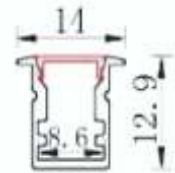

LBRL-1014-S

TECHNICAL SPECIFICATIONS

- ALUMINIUM PROFILE
- SURFACE MOUNTING
- SIZE : 12.9 X10 (MM)
- STANDARD LENGTH : 2/3 MTR

LBRL-1014-R

TECHNICAL SPECIFICATIONS

- ALUMINIUM PROFILE
- RECESSED MOUNTING
- SIZE : 12.9X 14 (MM)
- STANDARD LENGTH : 2/3 MTR