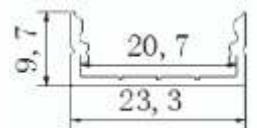

LBRL-1013-S

TECHNICAL SPECIFICATIONS

- ALUMINIUM PROFILE
- SURFACE MOUNTING
- SIZE : 9.7 X 23.3 (MM)
- STANDARD LENGTH : 2/3 MTR