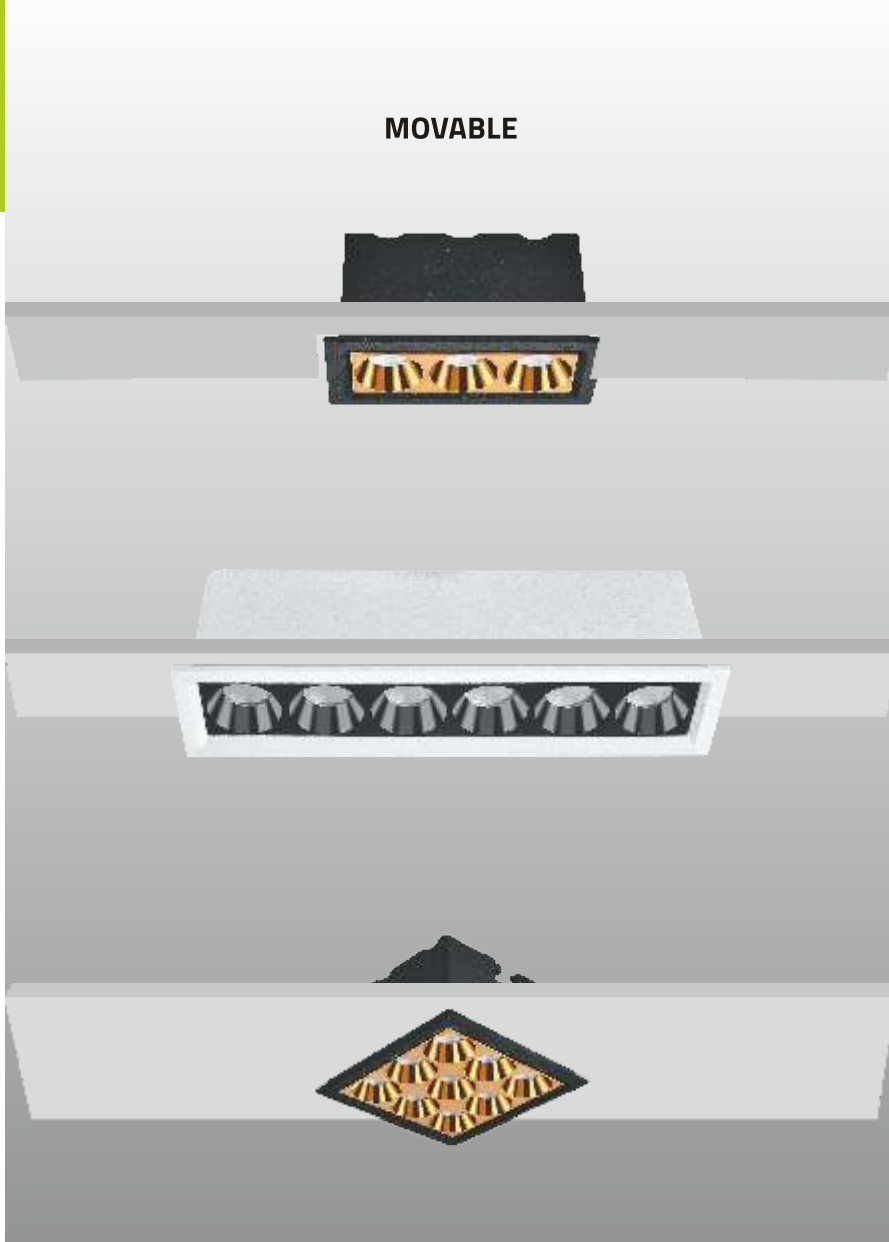

AJITAH

Heat Sink made up of Aluminium DIE-Cast.

Front housing made up of Aluminium Die-casting.

Powder coated with Black-Grafite Grey and White tones. Shade can be customized

Recess mount COB Spot light. Available in various beam angels

CONTROL TYPE :